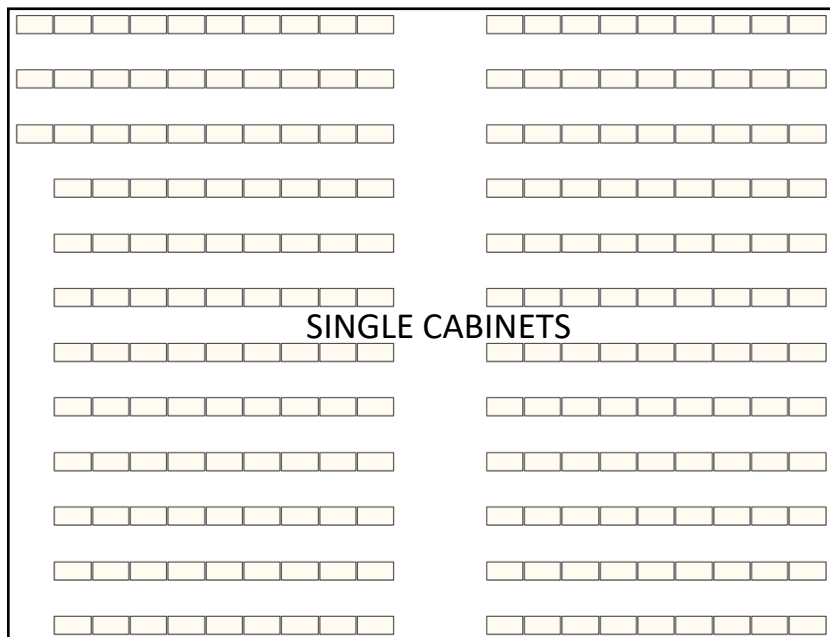

PUBLIC ENTRANCE

TALL CABINETS

SINGLE CABINETS

FULL
KITCHEN
SETS

EXIT

OVERHEAD
DOOR

OVERHEAD
DOOR

EXIT

EXIT

EXIT

BATH VANITIES

MOLDING RACK

PARTS

11' FIRE LANE